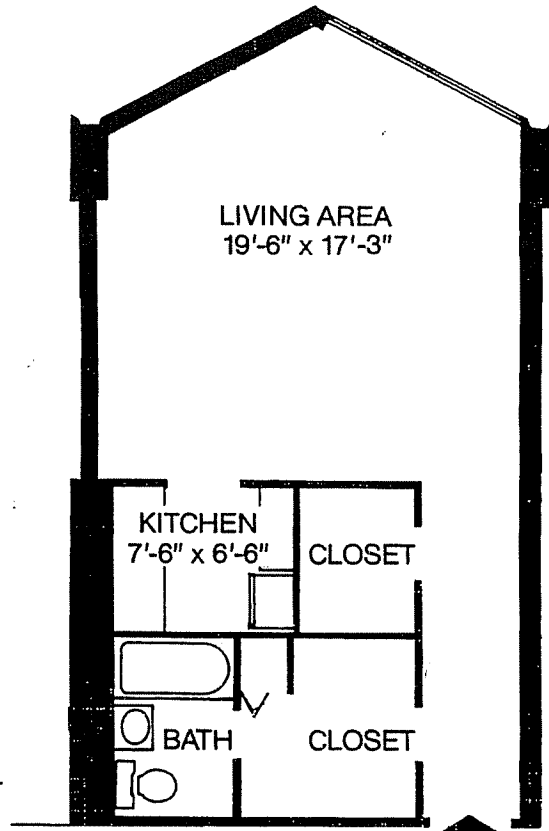

# The Studio Typical Plan

## UNIT 4

Unit 4 located on flors 2 thru 27, 29, 30  
573 sq. ft.

The dimensions shown are approximations only,  
and are not to be relied upon by prospective buyers.

*The Dorchester • 226 West Rittenhouse Square • Philadelphia, Pennsylvania 19103*  
*Telephone (215) 546-1111 • Fax (215) 546-0292*