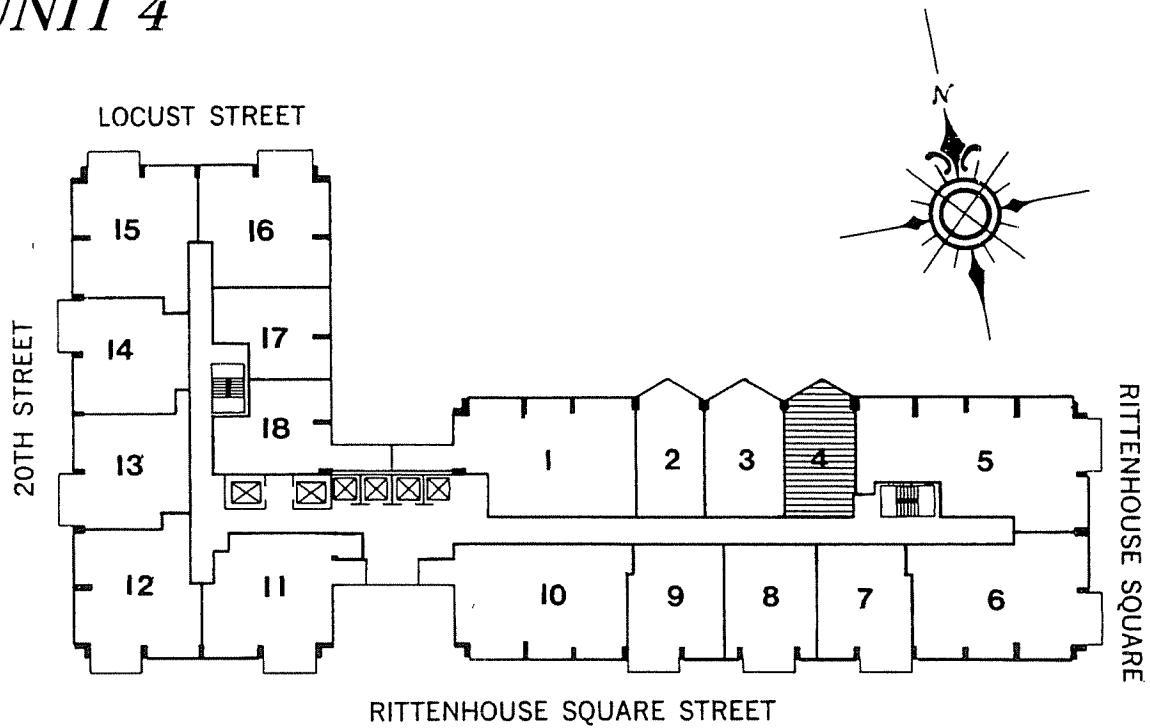

# The Studio Typical Plan

## UNIT 4

Unit 4 located on flors 2 thru 27, 29, 30  
573 sq. ft.

The dimensions shown are approximations only,  
and are not to be relied upon by prospective buyers.

*The Dorchester • 226 West Rittenhouse Square • Philadelphia, Pennsylvania 19103*  
*Telephone (215) 546-1111 • Fax (215) 546-0292*