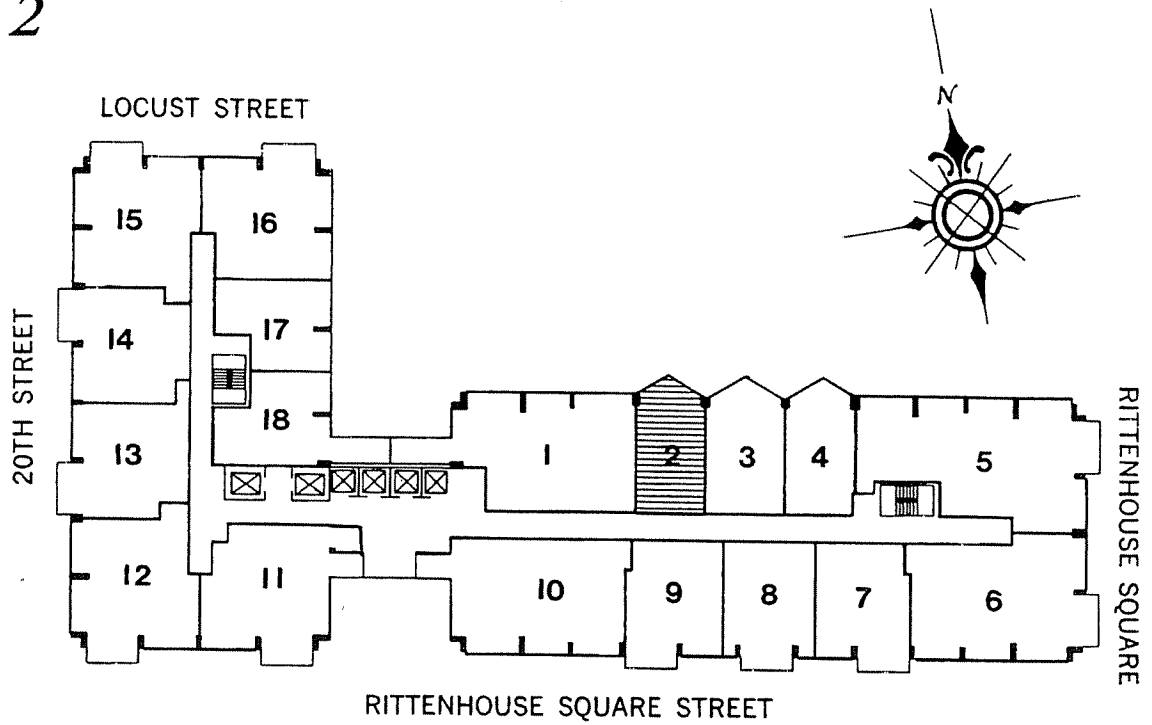

The Studio Typical Plan

UNIT 2

Unit 2 located on flors 2 thru 30
573 sq. ft.

The dimensions shown are approximations only,
and are not to be relied upon by prospective buyers.

The Dorchester • 226 West Rittenhouse Square • Philadelphia, Pennsylvania 19103
Telephone (215) 546-1111 • Fax (215) 546-0292