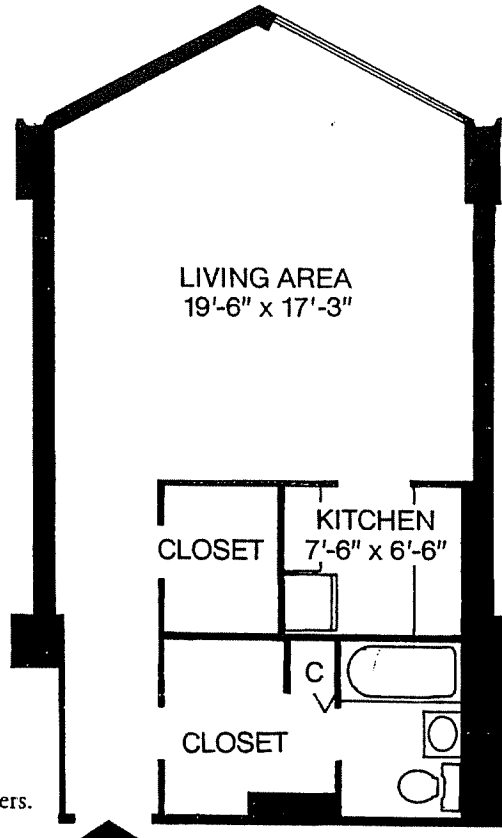

The Studio Typical Plan

UNIT 2

Unit 2 located on flors 2 thru 30
573 sq. ft.

The dimensions shown are approximations only,
and are not to be relied upon by prospective buyers.

The Dorchester • 226 West Rittenhouse Square • Philadelphia, Pennsylvania 19103
Telephone (215) 546-1111 • Fax (215) 546-0292