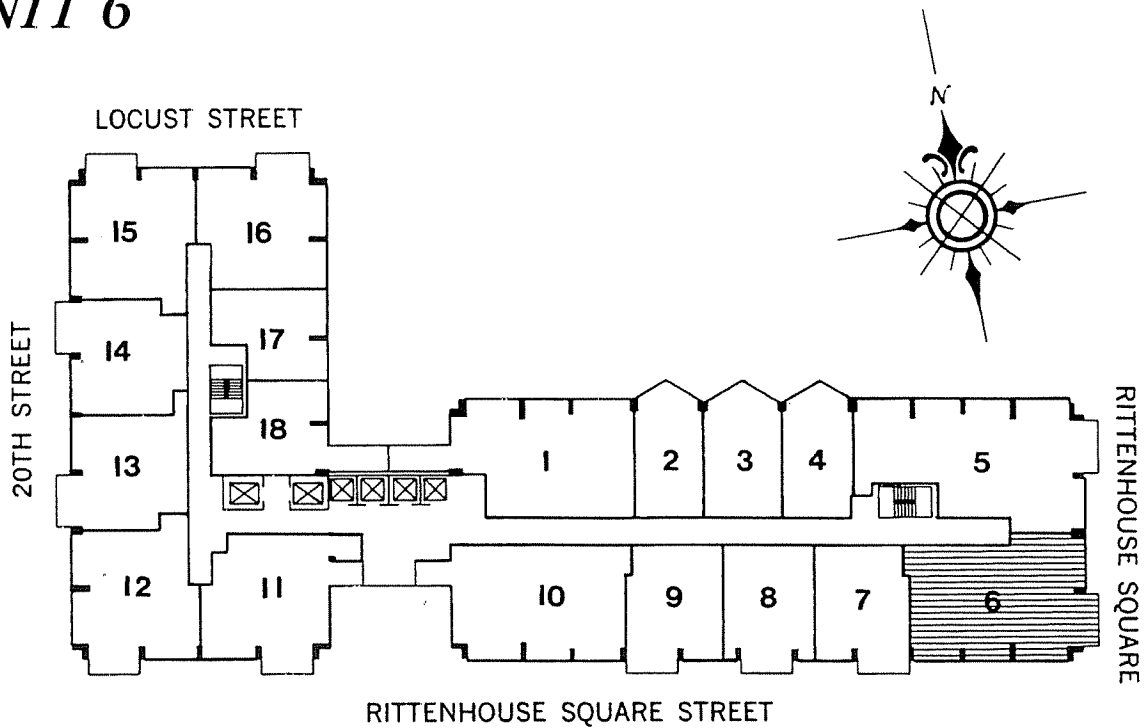

# The 2 Bedroom Typical Plan

## UNIT 6

Unit 6 located on floors 2 thru 18, 21 thru 27, 29, 31  
 1231 sq. ft.

The dimensions shown are approximations only,  
 and are not to be relied upon by prospective buyers.

*The Dorchester • 226 West Rittenhouse Square • Philadelphia, Pennsylvania 19103*  
*Telephone (215) 546-1111 • Fax (215) 546-0292*