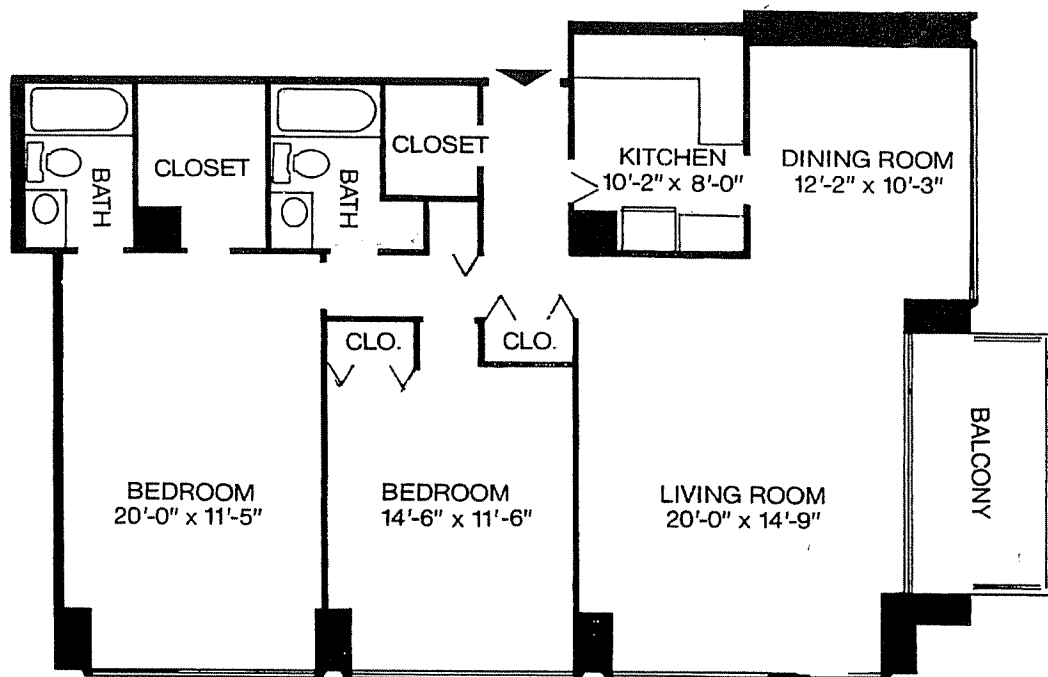

# The 2 Bedroom Typical Plan

## UNIT 6

Unit 6 located on floors 2 thru 18, 21 thru 27, 29, 31  
 1231 sq. ft.

The dimensions shown are approximations only,  
 and are not to be relied upon by prospective buyers.

*The Dorchester • 226 West Rittenhouse Square • Philadelphia, Pennsylvania 19103*  
*Telephone (215) 546-1111 • Fax (215) 546-0292*