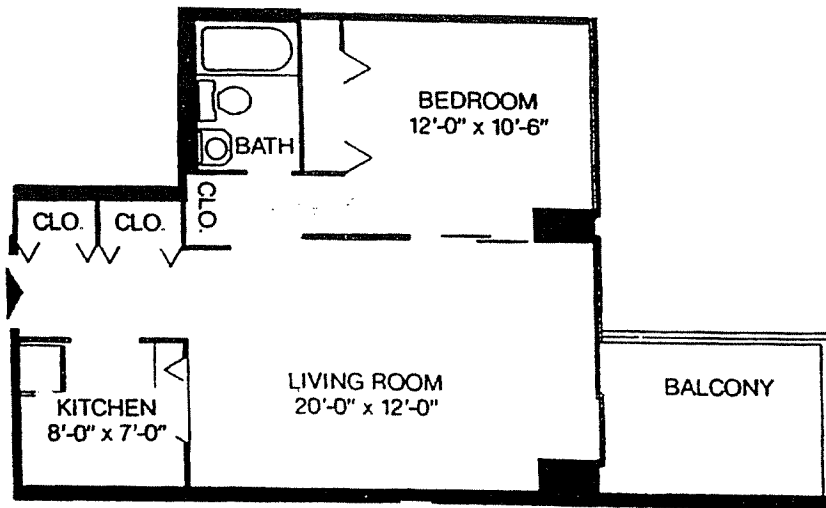

The Junior 1 Bedroom Typical Plan

UNIT 18

Unit 18 located on floors 2 thru 31
609 sq. ft.

The dimensions shown are approximations only,
and are not to be relied upon by prospective buyers.

The Dorchester • 226 West Rittenhouse Square • Philadelphia, Pennsylvania 19103
Telephone (215) 546-1111 • Fax (215) 546-0292