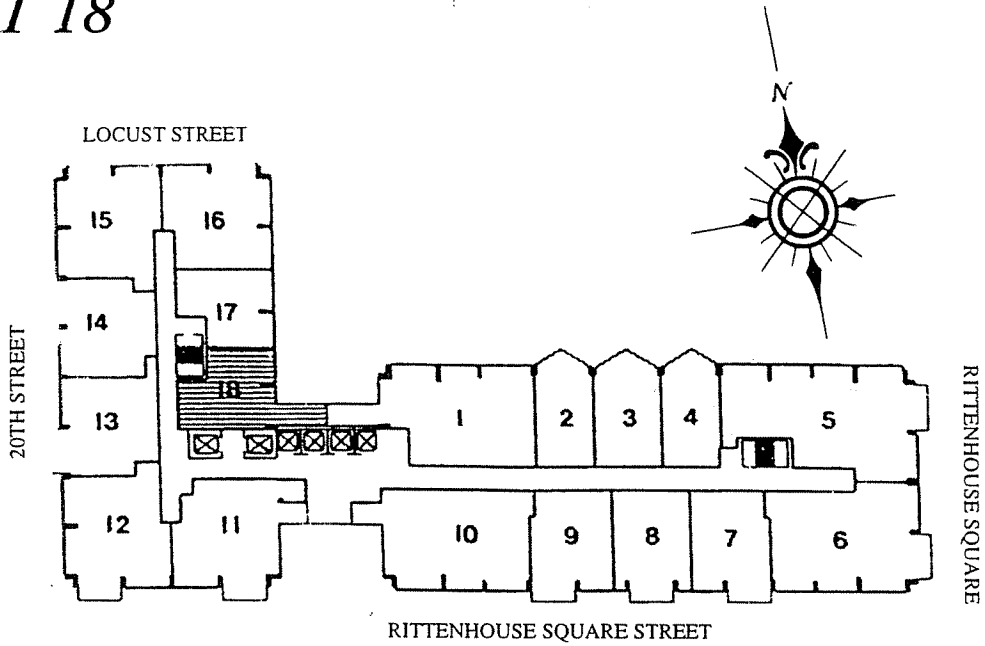

The Junior 1 Bedroom Typical Plan

UNIT 18

Unit 18 located on floors 2 thru 31
609 sq. ft.

The dimensions shown are approximations only,
and are not to be relied upon by prospective buyers.

The Dorchester • 226 West Rittenhouse Square • Philadelphia, Pennsylvania 19103
Telephone (215) 546-1111 • Fax (215) 546-0292