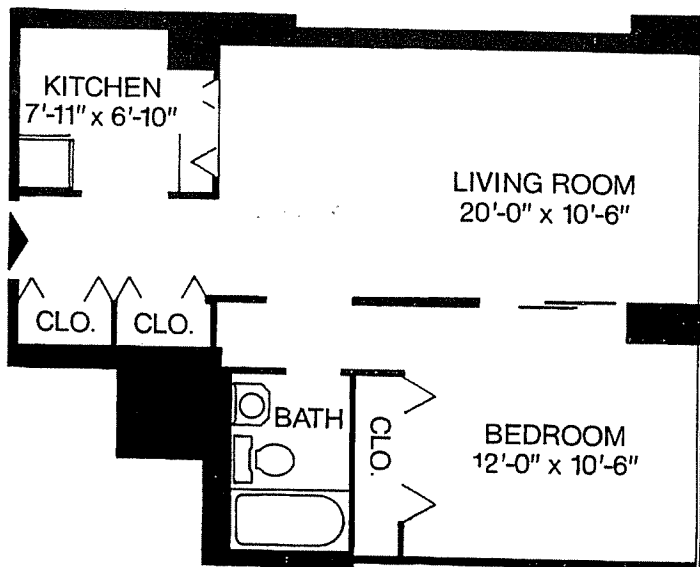

The Junior 1 Bedroom Typical Plan

UNIT 17

Unit 17 located on floors 2 thru 31
570 sq. ft.

The dimensions shown are approximations only,
and are not to be relied upon by prospective buyers.

The Dorchester • 226 West Rittenhouse Square • Philadelphia, Pennsylvania 19103
Telephone (215) 546-1111 • Fax (215) 546-0292