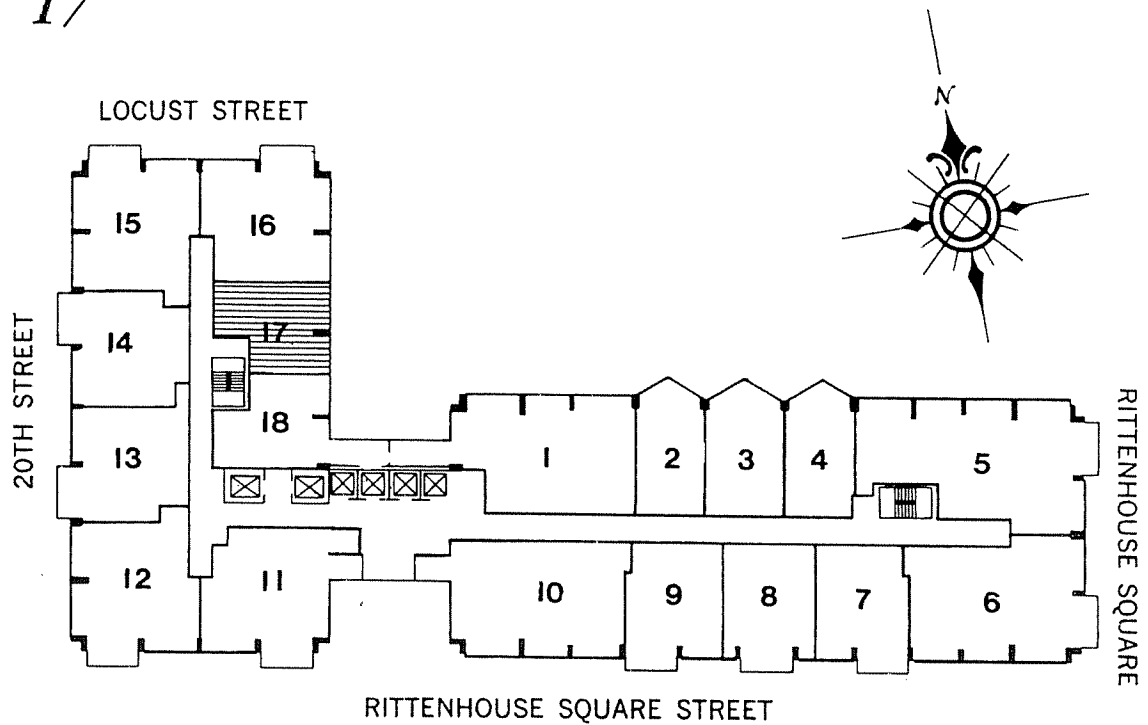

The Junior 1 Bedroom Typical Plan

UNIT 17

Unit 17 located on floors 2 thru 31
570 sq. ft.

The dimensions shown are approximations only,
and are not to be relied upon by prospective buyers.

The Dorchester • 226 West Rittenhouse Square • Philadelphia, Pennsylvania 19103
Telephone (215) 546-1111 • Fax (215) 546-0292