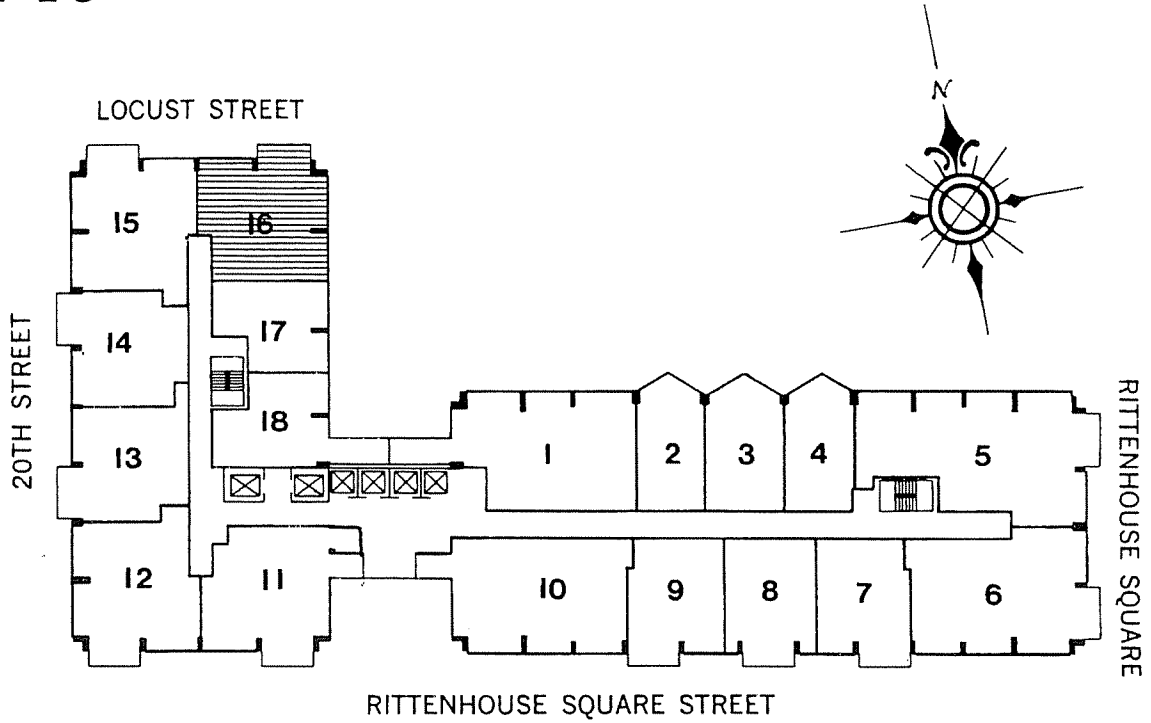

The 1 Bedroom Deluxe Typical Plan

UNIT 16

Unit 16 located on floors 2 thru 31
848 sq. ft.

The dimensions shown are approximations only,
and are not to be relied upon by prospective buyers.

*The Dorchester • 226 West Rittenhouse Square • Philadelphia, Pennsylvania 19103
Telephone (215) 546-1111 • Fax (215) 546-0292*