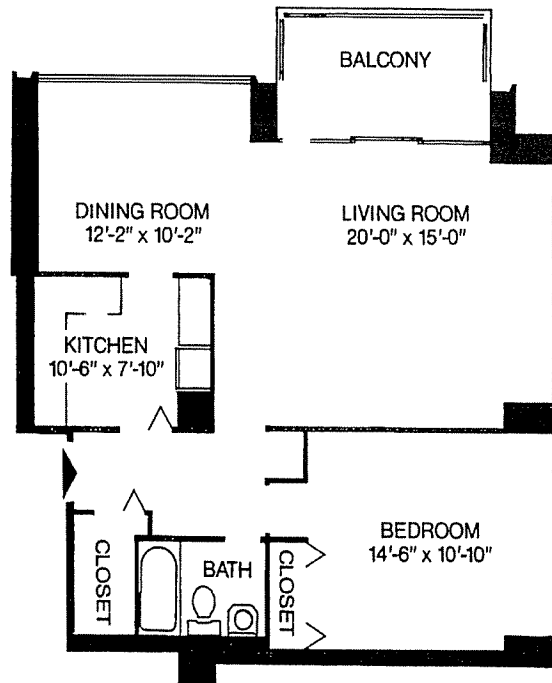

The 1 Bedroom Deluxe Typical Plan

UNIT 16

Unit 16 located on floors 2 thru 31
848 sq. ft.

The dimensions shown are approximations only,
and are not to be relied upon by prospective buyers.

*The Dorchester • 226 West Rittenhouse Square • Philadelphia, Pennsylvania 19103
Telephone (215) 546-1111 • Fax (215) 546-0292*