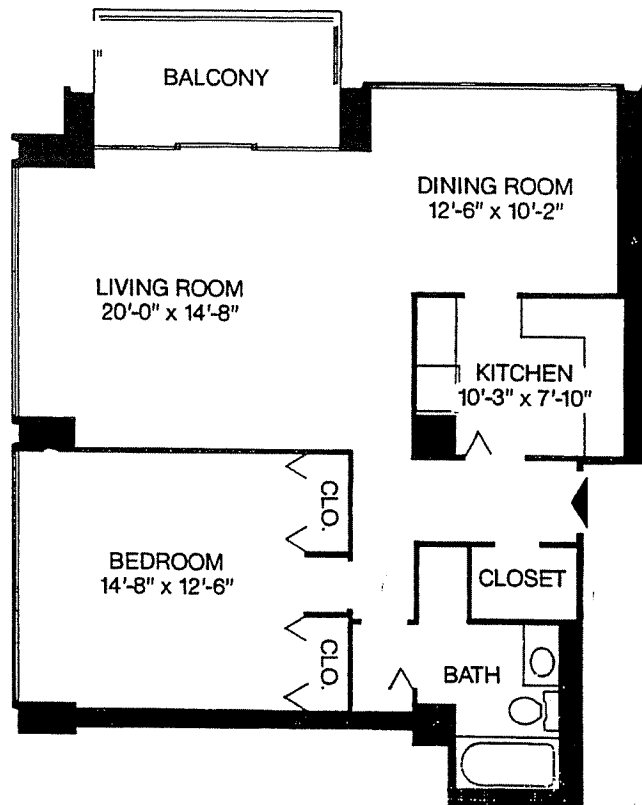

The Deluxe 1 Bedroom Typical Plan

UNIT 15

Unit 15 located on floors 2, 3, 17, 28, 29, 31
916 sq. ft.

The dimensions shown are approximations only,
and are not to be relied upon by prospective buyers.

The Dorchester • 226 West Rittenhouse Square • Philadelphia, Pennsylvania 19103
Telephone (215) 546-1111 • Fax (215) 546-0292