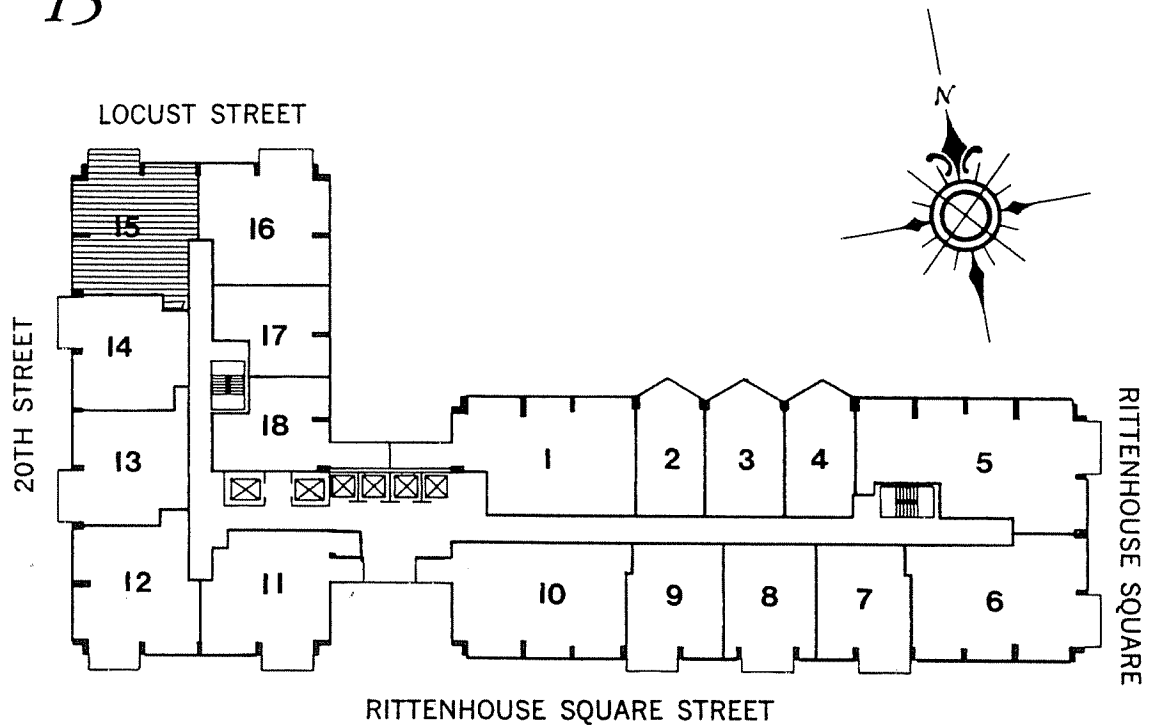

The Deluxe 1 Bedroom Typical Plan

UNIT 15

Unit 15 located on floors 2, 3, 17, 28, 29, 31
916 sq. ft.

The dimensions shown are approximations only,
and are not to be relied upon by prospective buyers.

The Dorchester • 226 West Rittenhouse Square • Philadelphia, Pennsylvania 19103
Telephone (215) 546-1111 • Fax (215) 546-0292