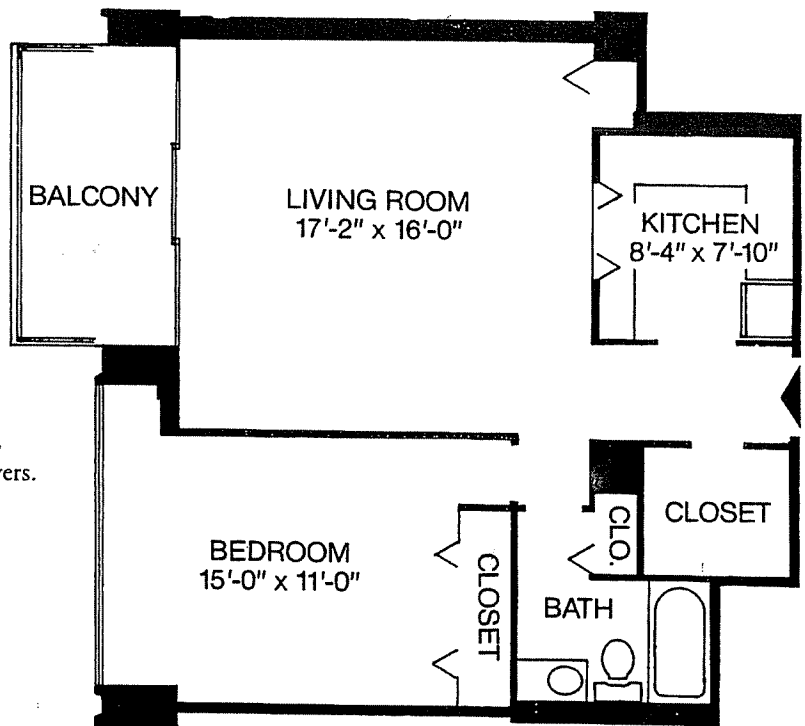

The Standard 1 Bedroom Typical Plan

UNIT 14

Unit 14 located on floors 2 thru 31
740 sq. ft.

The dimensions shown are approximations only,
and are not to be relied upon by prospective buyers.

The Dorchester • 226 West Rittenhouse Square • Philadelphia, Pennsylvania 19103
Telephone (215) 546-1111 • Fax (215) 546-0292