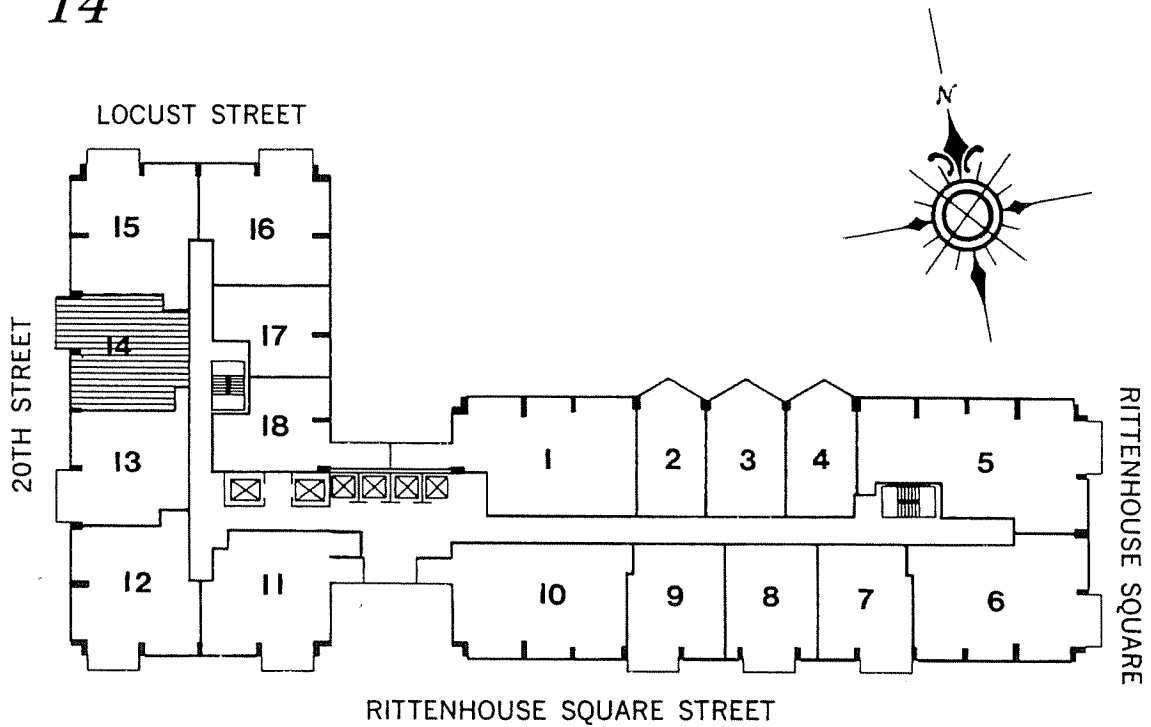

The Standard 1 Bedroom Typical Plan

UNIT 14

Unit 14 located on floors 2 thru 31
740 sq. ft.

The dimensions shown are approximations only,
and are not to be relied upon by prospective buyers.

The Dorchester • 226 West Rittenhouse Square • Philadelphia, Pennsylvania 19103
Telephone (215) 546-1111 • Fax (215) 546-0292