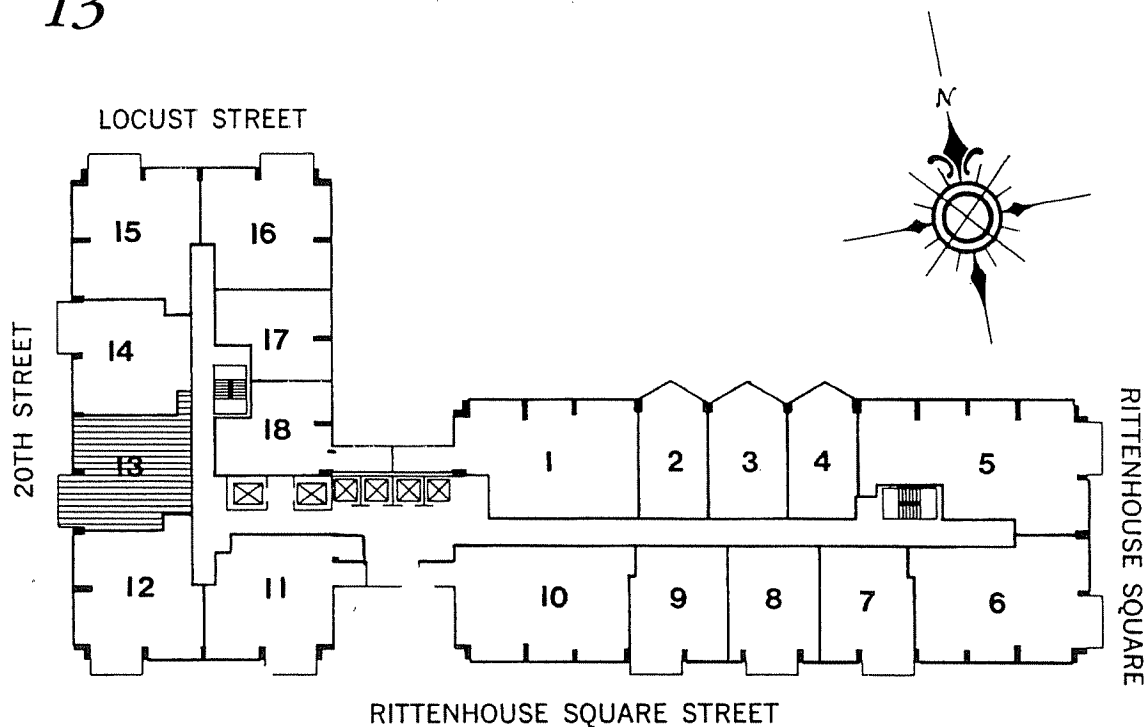

The Standard 1 Bedroom Typical Plan

UNIT 13

Unit 13 located on floors 2 thru 31
723 sq. ft.

The dimensions shown are approximations only,
and are not to be relied upon by prospective buyers.

The Dorchester • 226 West Rittenhouse Square • Philadelphia, Pennsylvania 19103
Telephone (215) 546-1111 • Fax (215) 546-0292