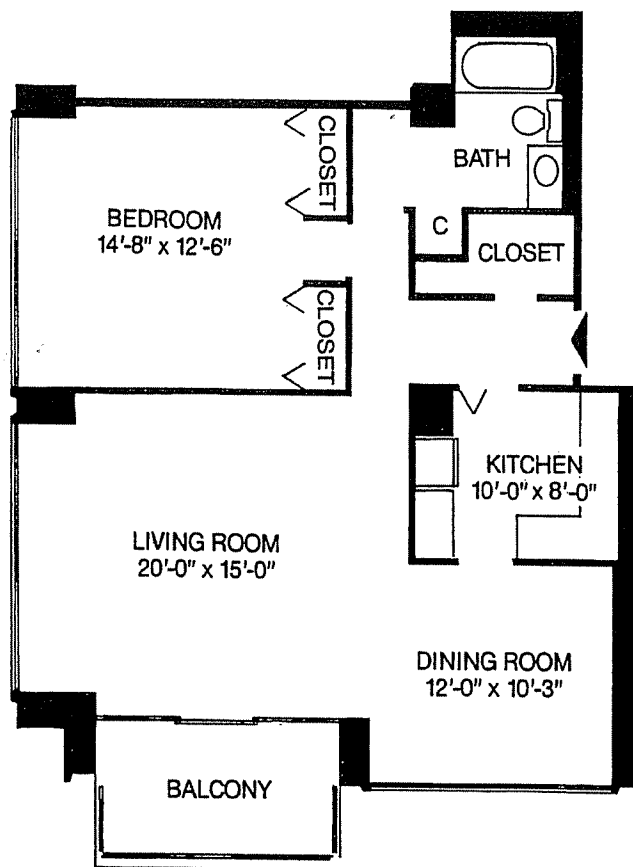

The 1 Bedroom Typical Plan

UNIT 12

Unit 12 located on floors 2 thru 31
934 sq. ft.

The dimensions shown are approximations only,
and are not to be relied upon by prospective buyers.

*The Dorchester • 226 West Rittenhouse Square • Philadelphia, Pennsylvania 19103
Telephone (215) 546-1111 • Fax (215) 546-0292*