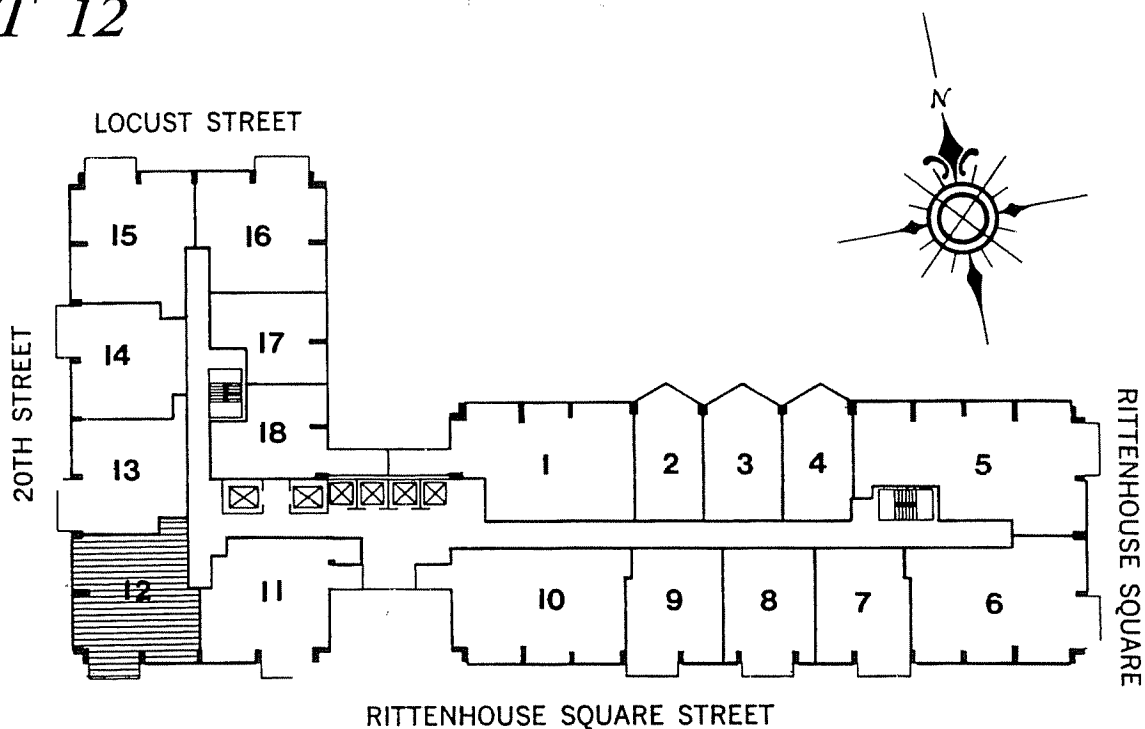

The 1 Bedroom Typical Plan

UNIT 12

Unit 12 located on floors 2 thru 31
934 sq. ft.

The dimensions shown are approximations only,
and are not to be relied upon by prospective buyers.

*The Dorchester • 226 West Rittenhouse Square • Philadelphia, Pennsylvania 19103
Telephone (215) 546-1111 • Fax (215) 546-0292*