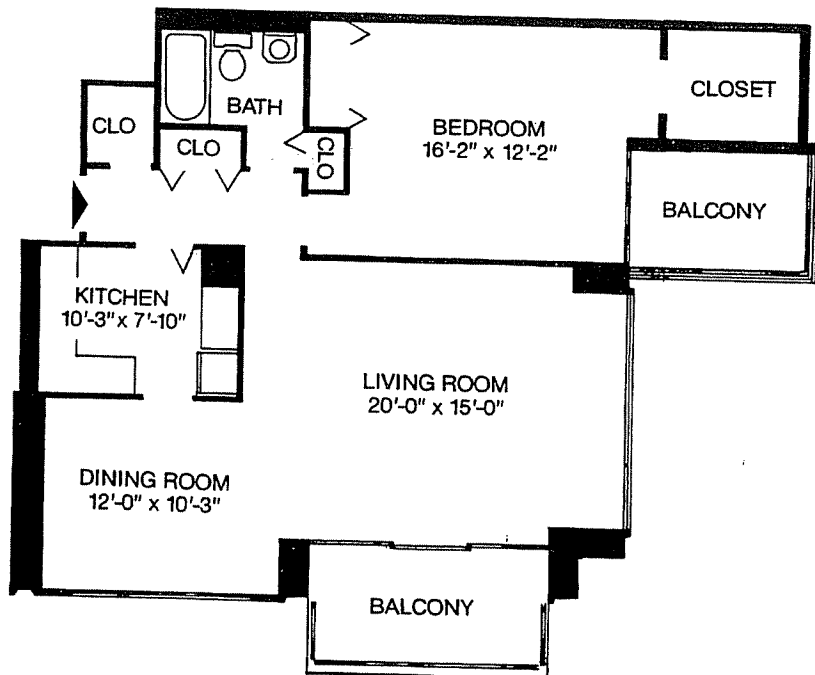

# The 1 Bedroom Deluxe Typical Plan

## UNIT 11

Unit 11 located on floors 2 thru 31  
919 sq. ft.

The dimensions shown are approximations only,  
and are not to be relied upon by prospective buyers.

*The Dorchester • 226 West Rittenhouse Square • Philadelphia, Pennsylvania 19103*  
*Telephone (215) 546-1111 • Fax (215) 546-0292*