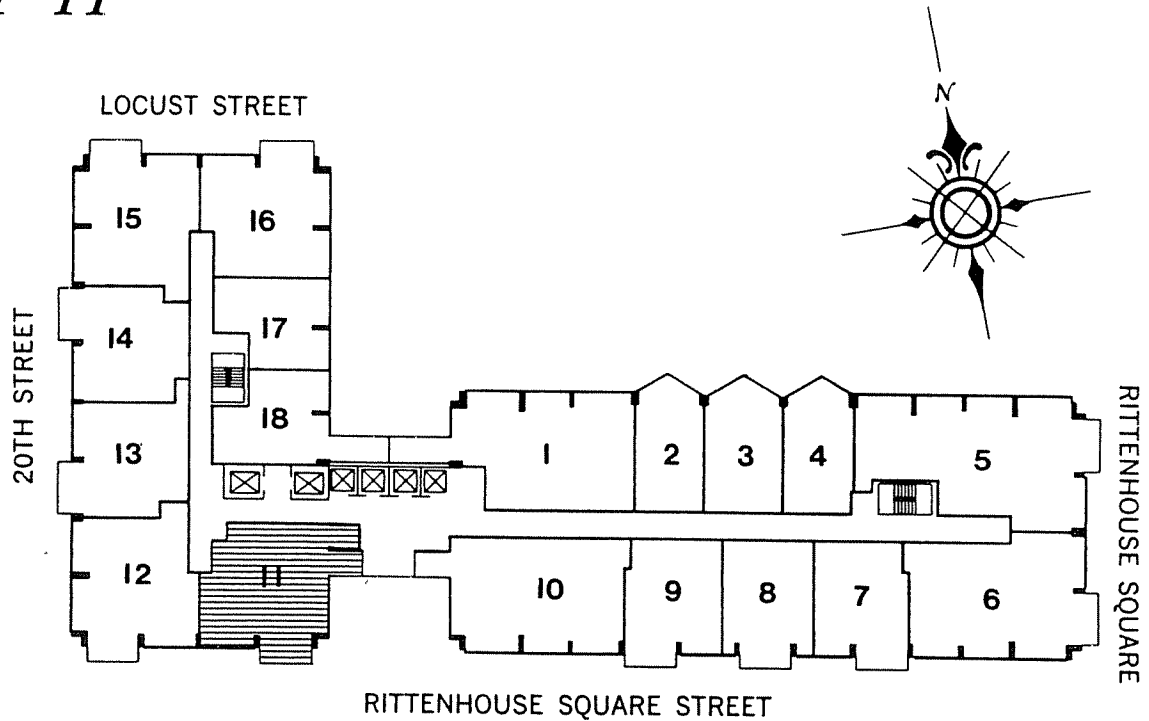

# The 1 Bedroom Deluxe Typical Plan

## UNIT 11

Unit 11 located on floors 2 thru 31  
919 sq. ft.

The dimensions shown are approximations only,  
and are not to be relied upon by prospective buyers.

*The Dorchester • 226 West Rittenhouse Square • Philadelphia, Pennsylvania 19103*  
*Telephone (215) 546-1111 • Fax (215) 546-0292*