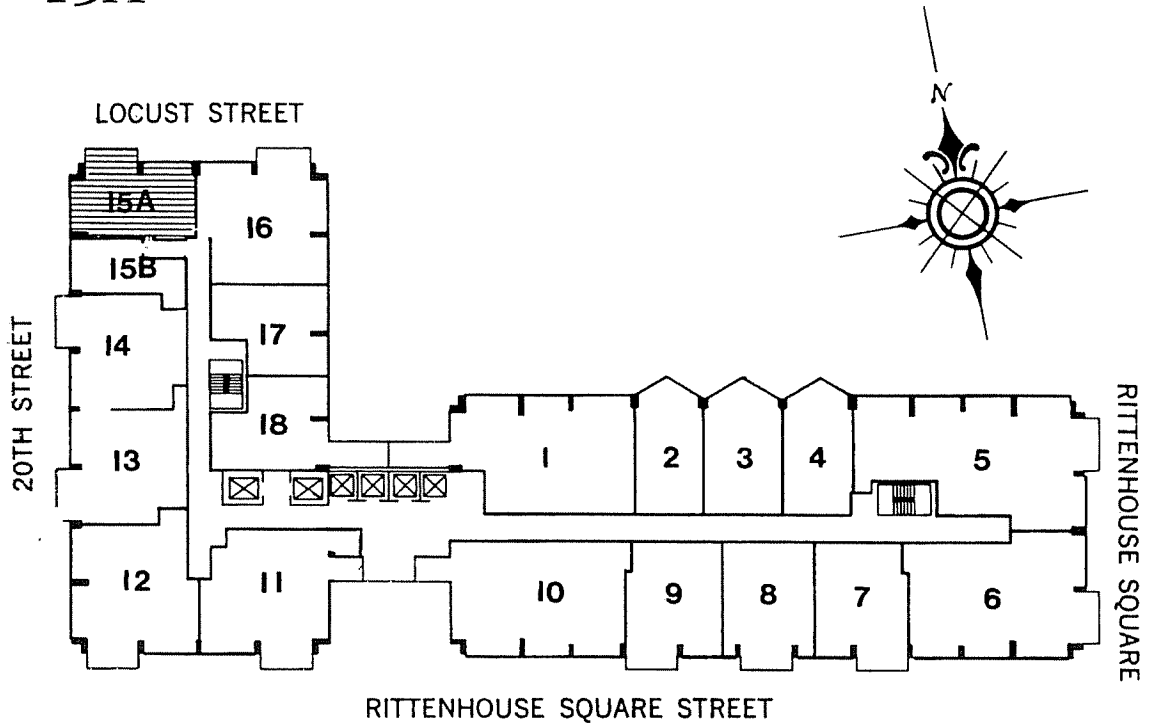

The Studio Typical Plan

UNIT 15A

Unit 15A located on floors 4 thru 16, 18 thru 27, 30
528 sq. ft.

The dimensions shown are approximations only,
and are not to be relied upon by prospective buyers.

The Dorchester • 226 West Rittenhouse Square • Philadelphia, Pennsylvania 19103
Telephone (215) 546-1111 • Fax (215) 546-0292