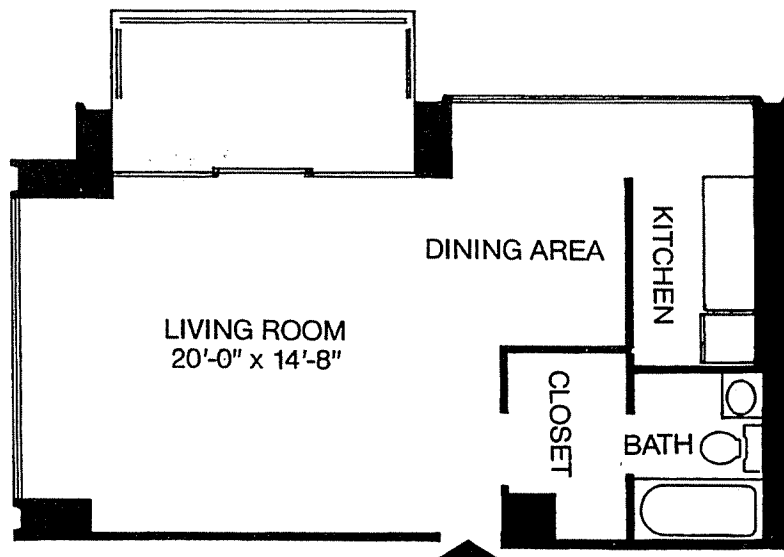

The Studio Typical Plan

UNIT 15A

Unit 15A located on floors 4 thru 16, 18 thru 27, 30
528 sq. ft.

The dimensions shown are approximations only,
and are not to be relied upon by prospective buyers.

The Dorchester • 226 West Rittenhouse Square • Philadelphia, Pennsylvania 19103
Telephone (215) 546-1111 • Fax (215) 546-0292