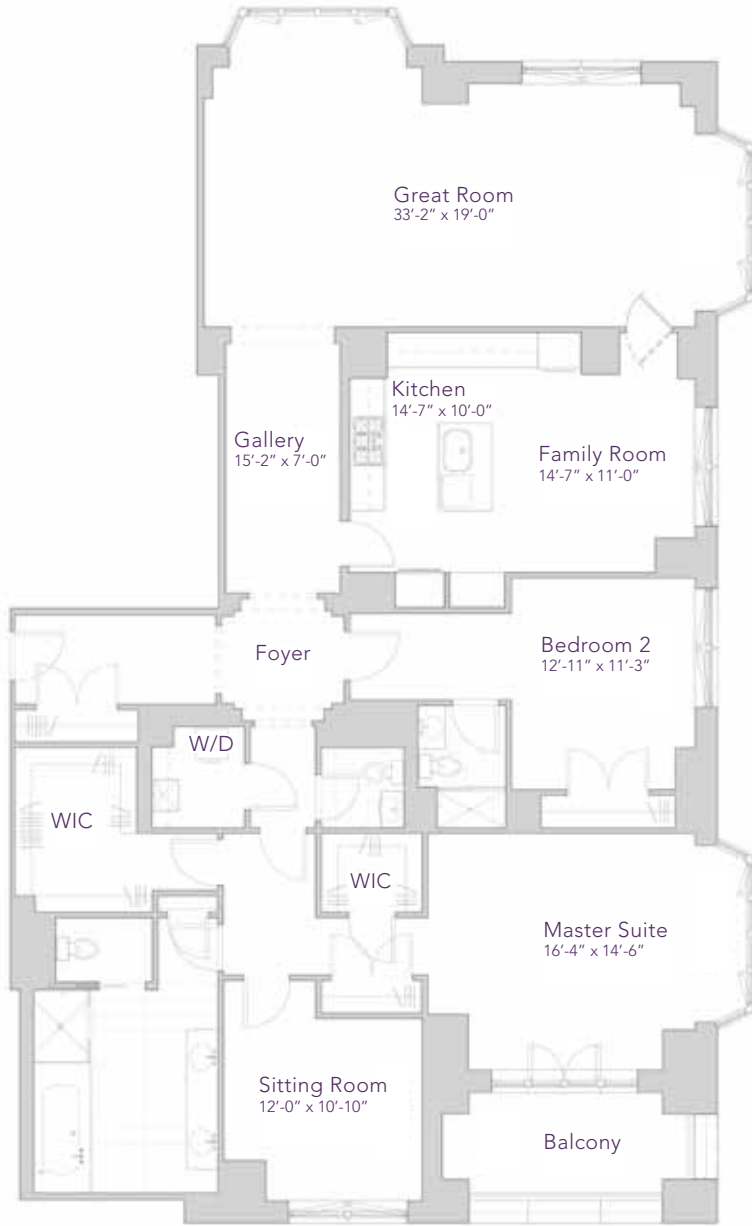

RITTENHOUSE SQUARE

2569-2588 Sq. Ft.
134 Sq. Ft. Balcony
2 Bedroom, 2.5 Bathroom
Den

Dimensions, features and specifications are approximate and subject to field variation, as well as change without notice.