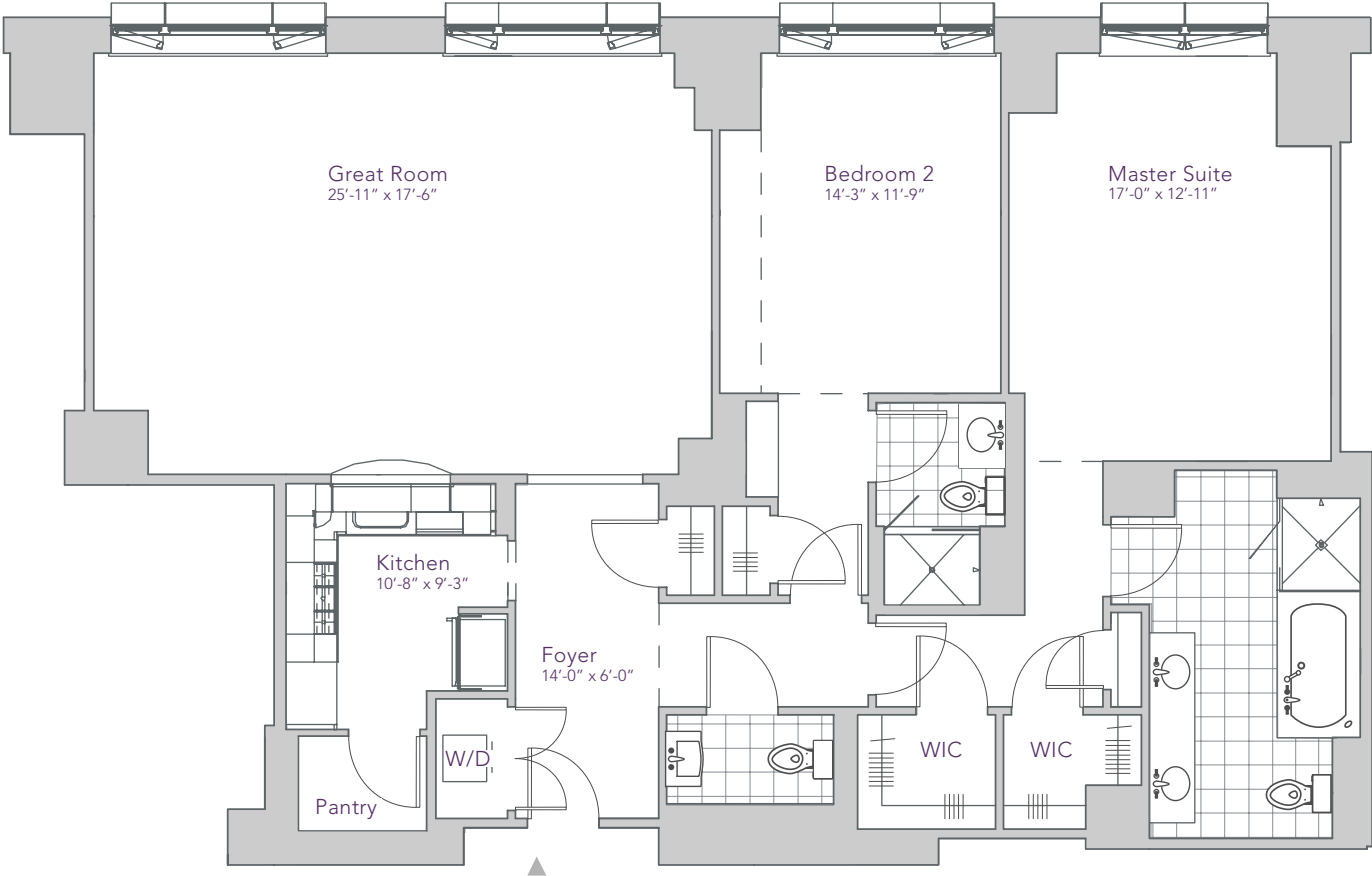

# RITTENHOUSE SQUARE

1701 Sq. Ft.  
2 Bedroom, 2.5 Bathroom

Dimensions, features and specifications are approximate and subject to field variation, as well as change without notice.