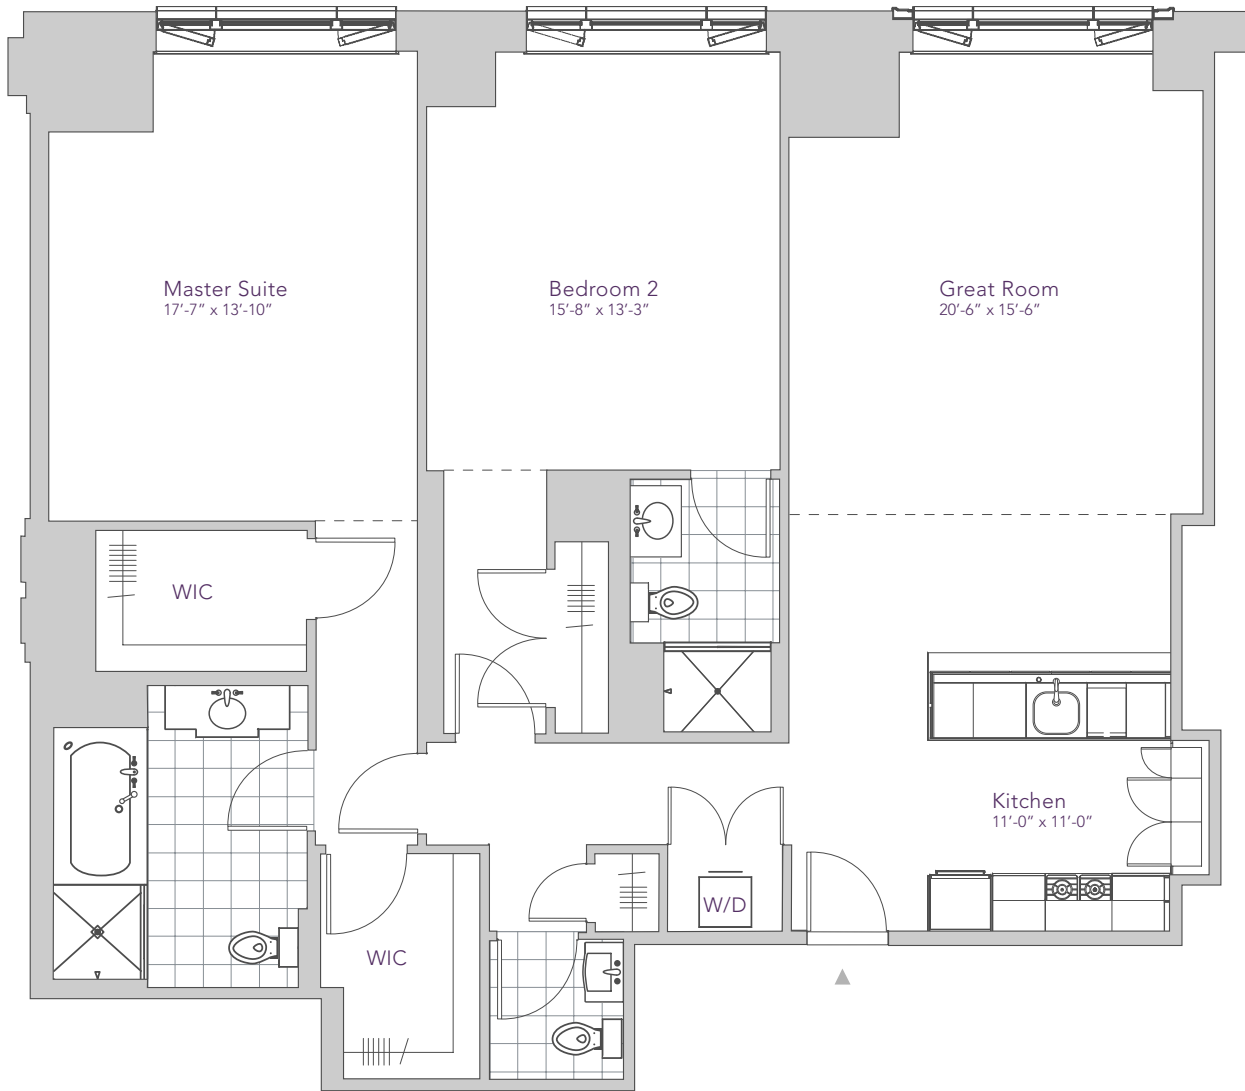

RITTENHOUSE SQUARE

1615 Sq. Ft.
2 Bedroom, 2.5 Bathroom

Dimensions, features and specifications are approximate and subject to field variation, as well as change without notice.