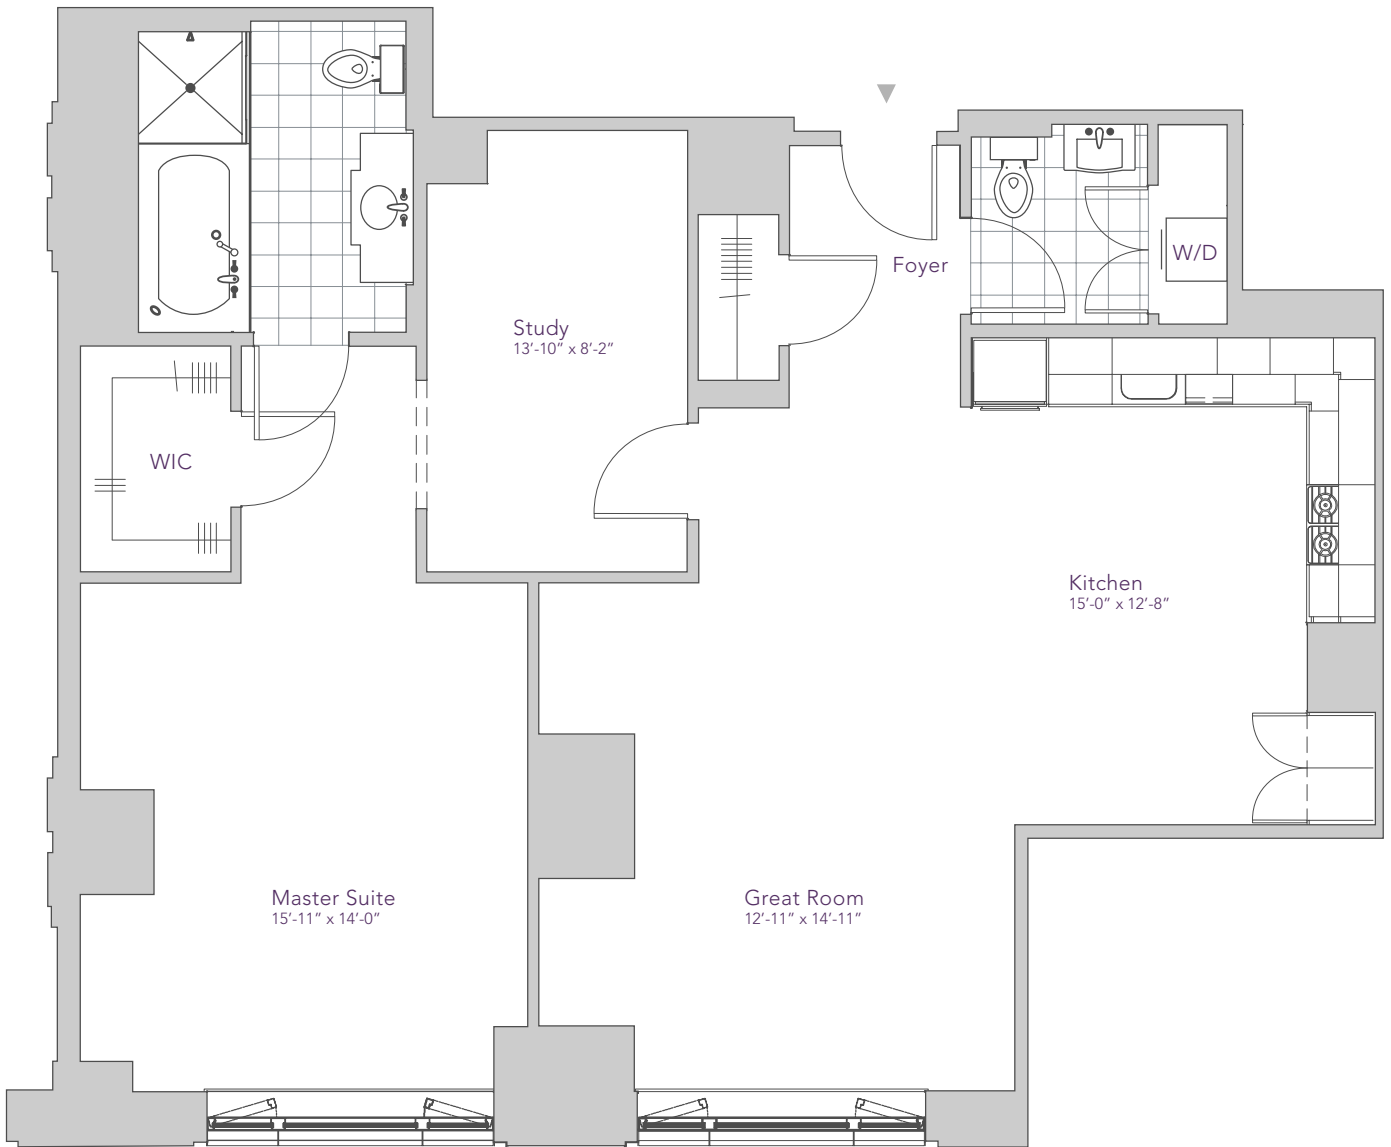

1223 Sq. Ft.
1 Bedroom, 1.5 Bath

RITTENHOUSE SQUARE

Dimensions, features and specifications are approximate and subject to field variation, as well as change without notice.