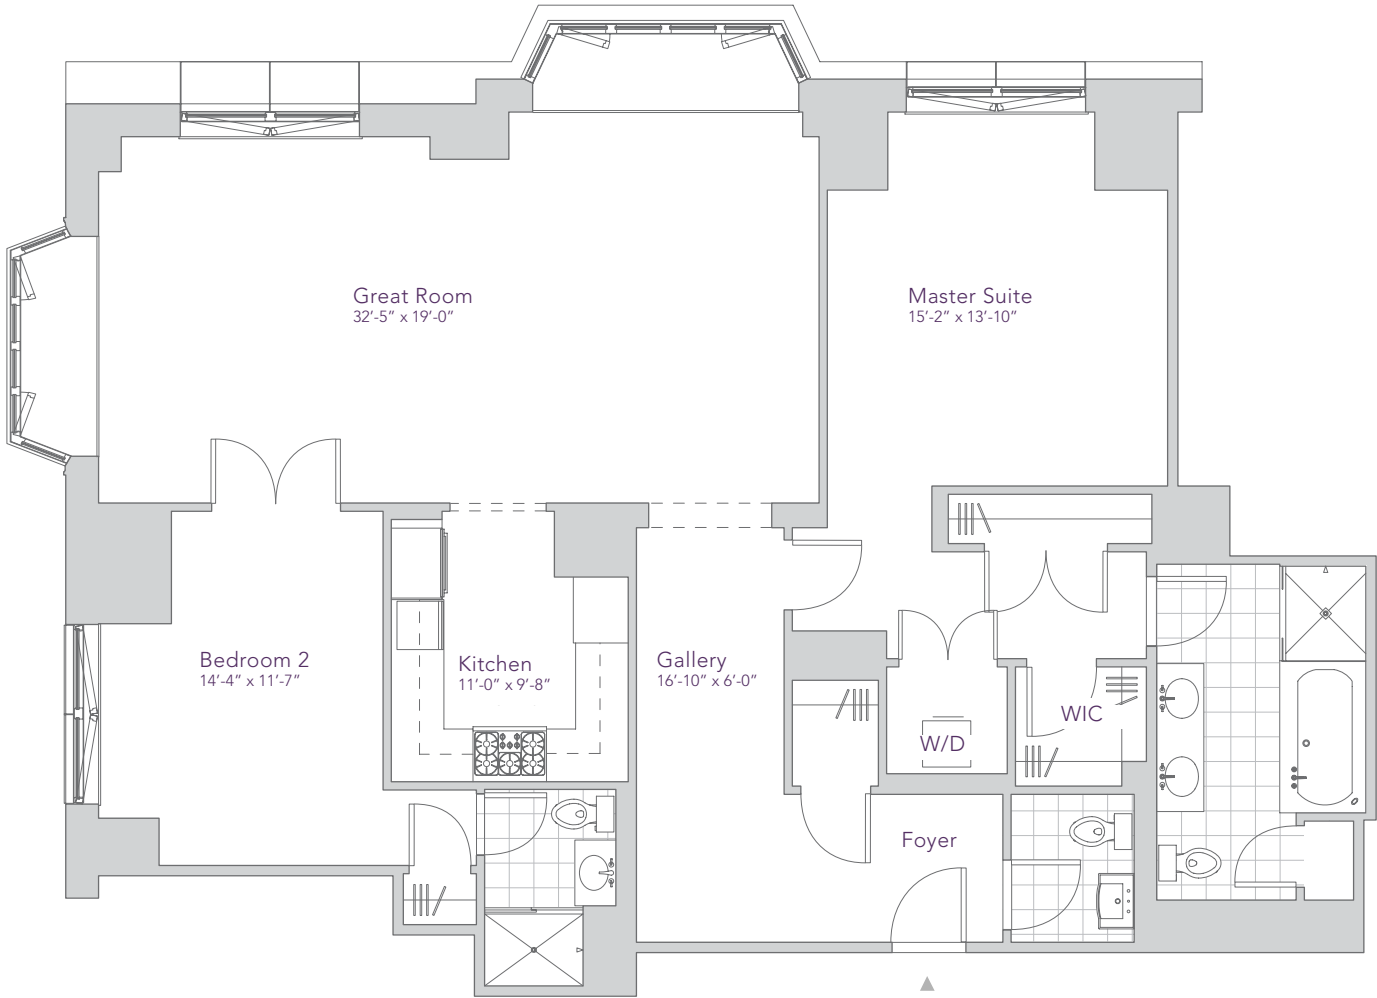

# RITTENHOUSE SQUARE

1693 Sq. Ft.  
2 Bedroom, 2.5 Bathroom

Dimensions, features and specifications are approximate and subject to field variation, as well as change without notice.