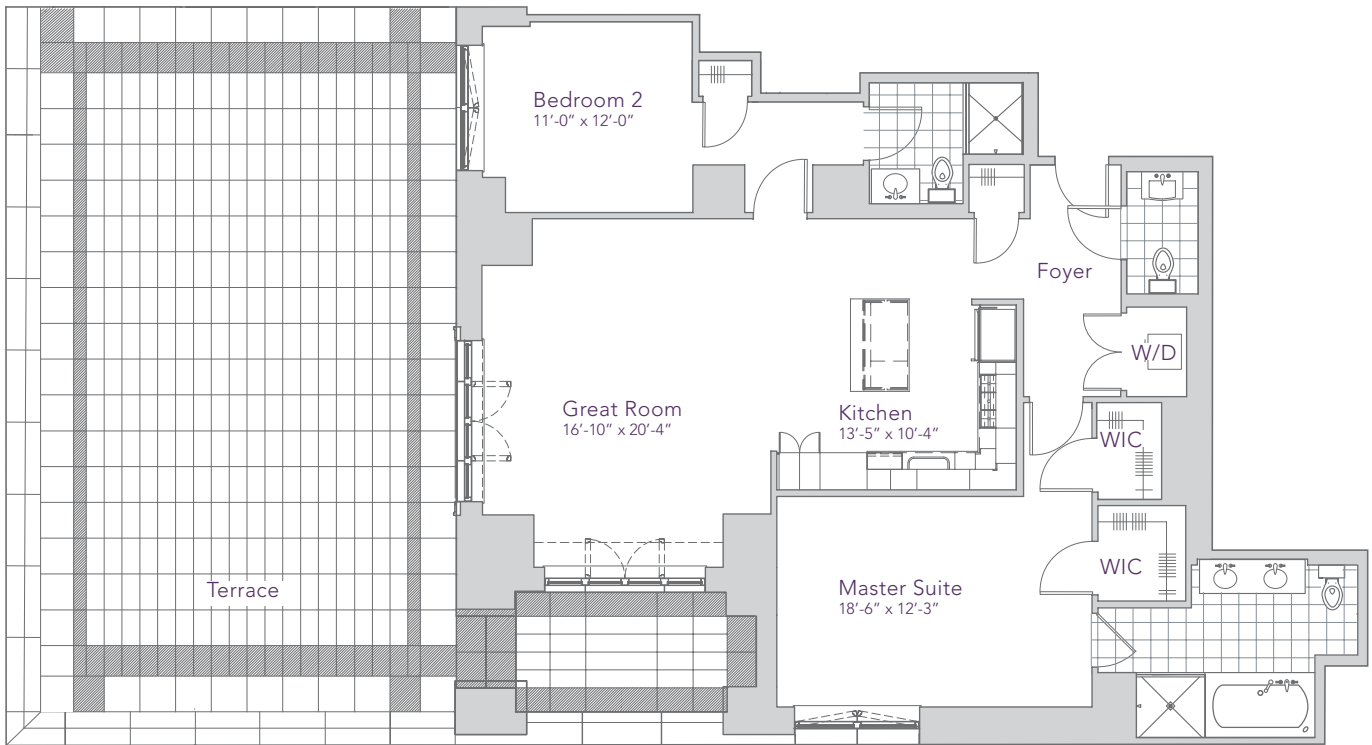

# RITTENHOUSE SQUARE

1494 Sq. Ft.  
1091 Sq. Ft. Terrace  
2 Bedroom, 2.5 Bathroom

Dimensions, features and specifications are approximate and subject to field variation, as well as change without notice.