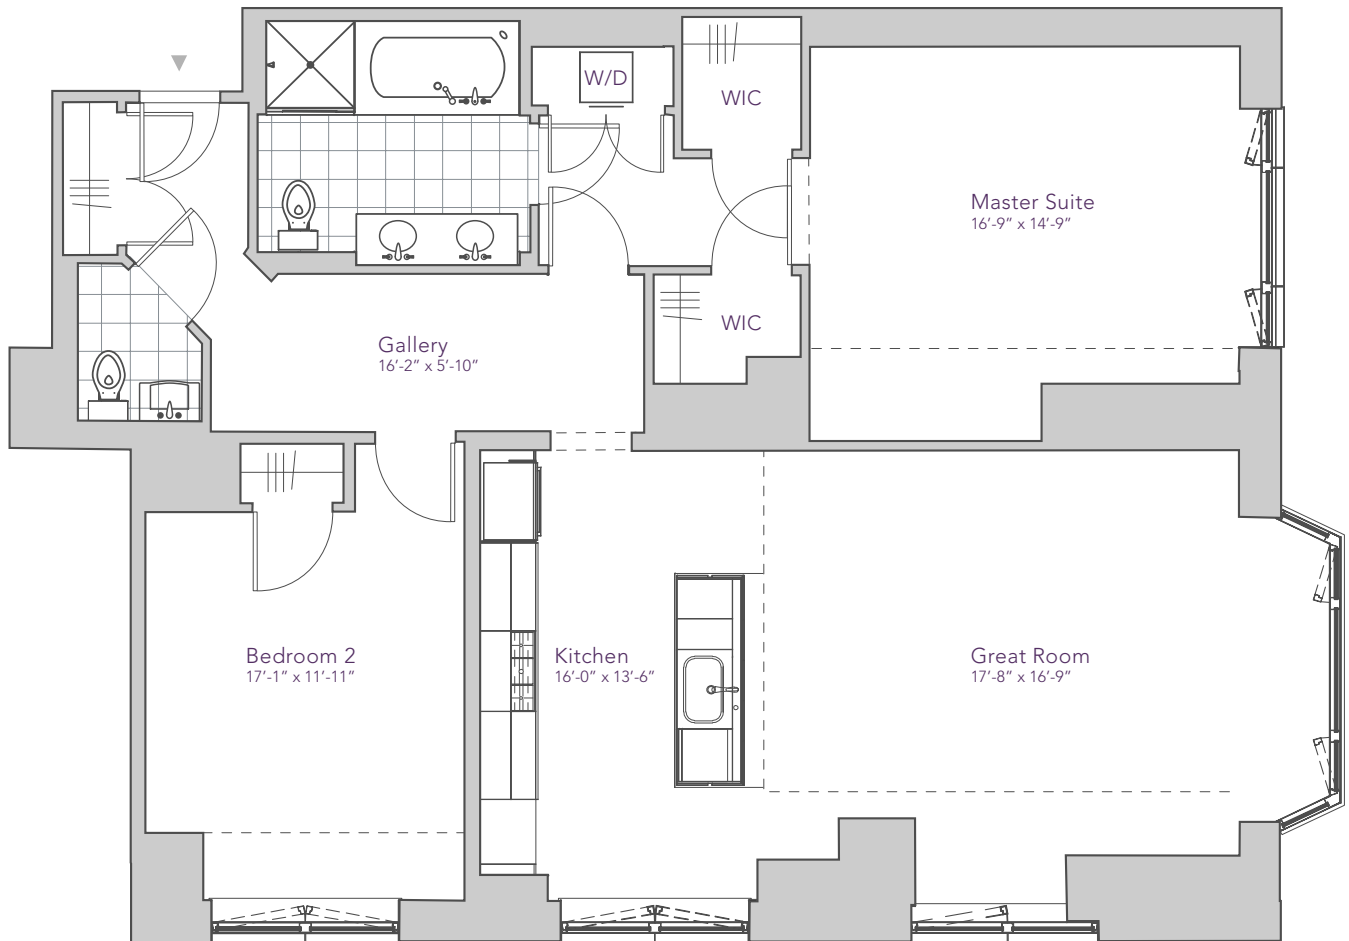

# RITTENHOUSE SQUARE

1526-1530 Sq. Ft.  
2 Bedroom, 1.5 Bathroom

Dimensions, features and specifications are approximate and subject to field variation, as well as change without notice.