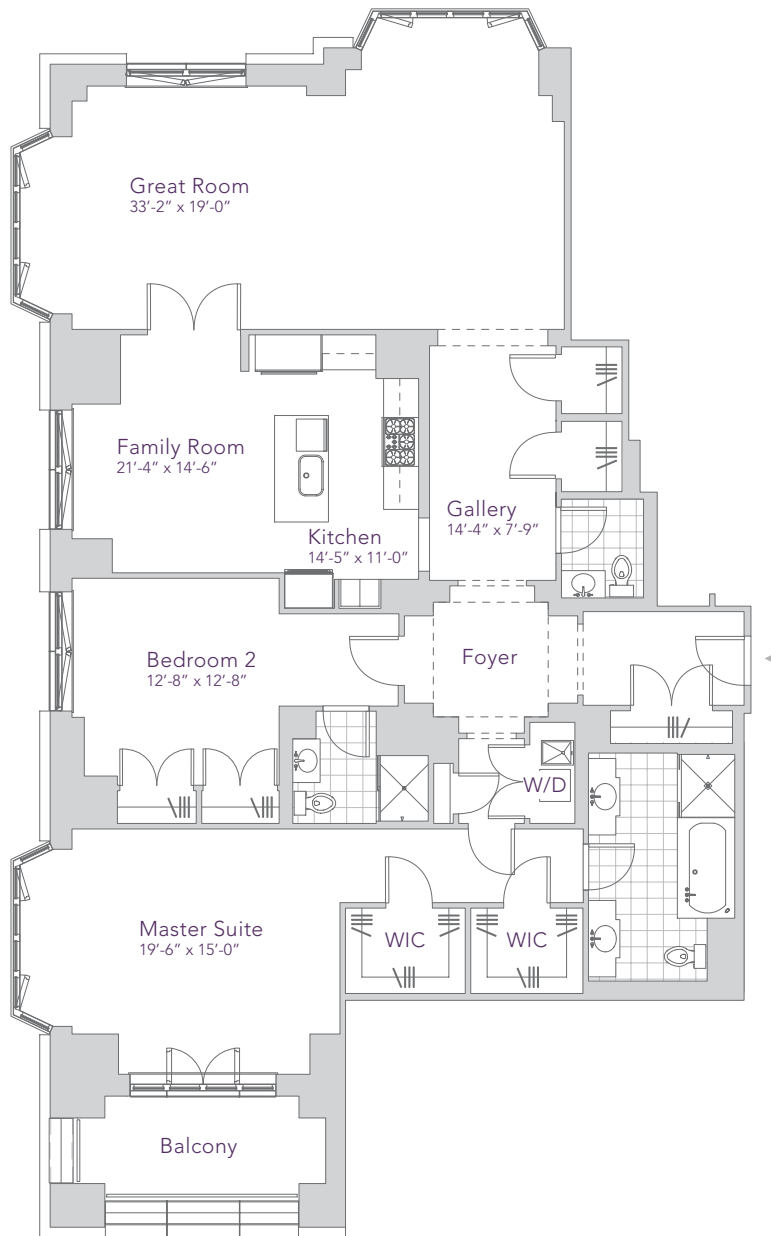

RITTENHOUSE SQUARE

2294 Sq. Ft.
134 Sq. Ft. Balcony
2 Bedroom, 2.5 Bathroom

Dimensions, features and specifications are approximate and subject to field variation, as well as change without notice.